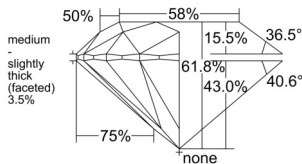

GIA®

FACSIMILE

GIA REPORT 2557424431

Verify this report at GIA.edu

GIA NATURAL DIAMOND DOSSIER®

June 04, 2026
GIA Report Number 2557424431
Shape and Cutting Style ..... Round Brilliant
Measurements ..... 5.05 - 5.09 x 3.13 mm

GRADING RESULTS

Carat Weight ..... 0.50 carat
Color Grade ..... E
Clarity Grade VVS1
Cut Grade ..... Excellent

ADDITIONAL GRADING INFORMATION

Polish ..... Excellent
Symmetry ..... Excellent
Fluorescence ..... None
Clarity Characteristics ..... Cloud, Pinpoint, Feather
Inscription(s): GIA 2557424431

PROPORTIONS

Profile to actual proportions

GRADING SCALES

GIA COLOR SCALE	GIA CLARITY SCALE	GIA CUT SCALE	
D	FLAWLESS	EXCELLENT	
E	INTERNALLY FLAWLESS		
F		VVS₁	VERY GOOD
G	VVS₂		
H	VS₁	GOOD	
I	VS₂		
J	SI₁	FAIR	
K	SI₂		
L	I₁	POOR	
M			
N			
O	I₂		
P			
Q			
R	I₃		
S			
T			
U			
V			
W			
X			
Y			
Z