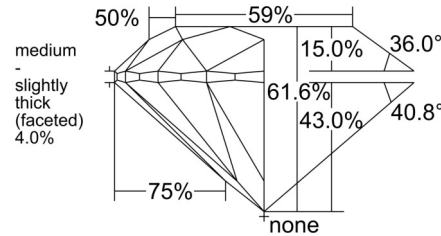

GIA NATURAL DIAMOND GRADING REPORT

June 05, 2026  
 GIA Report Number ..... 2557423548  
 Shape and Cutting Style ..... Round Brilliant  
 Measurements ..... 6.39 - 6.44 x 3.95 mm

GRADING RESULTS

Carat Weight ..... 1.01 carat  
 Color Grade ..... E  
 Clarity Grade ..... SI1  
 Cut Grade ..... Excellent

PROPORTIONS

Profile to actual proportions

CLARITY CHARACTERISTICS

KEY TO SYMBOLS\*

-  Cloud
-  Crystal
-  Feather
-  Indented Natural
-  Needle

\* Red symbols denote internal characteristics (inclusions). Green or black symbols denote external characteristics (blemishes). Diagram is an approximate representation of the diamond, and symbols shown indicate type, position, and approximate size of clarity characteristics. All clarity characteristics may not be shown. Details of finish are not shown.