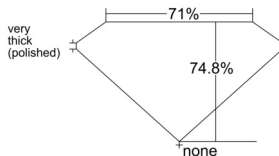

GIA®

FACSIMILE

GIA REPORT 2557422291

Verify this report at gia.edu

GIA NATURAL DIAMOND DOSSIER®

June 04, 2026
GIA Report Number 2557422291
Shape and Cutting Style ..... Square Modified Brilliant
Measurements ..... 4.70 x 4.69 x 3.51 mm

GRADING RESULTS

Carat Weight ..... 0.70 carat
Color Grade ..... G
Clarity Grade VVS1

ADDITIONAL GRADING INFORMATION

Polish ..... Excellent
Symmetry ..... Excellent
Fluorescence ..... None
Clarity Characteristics..... Pinpoint, Internal Graining, Feather
Inscription(s): GIA 2557422291

PROPORTIONS

Profile not to actual proportions

GRADING SCALES

GIA COLOR SCALE		GIA CLARITY SCALE			
COLORLESS	D	VERY VERY SLIGHTLY INCLUDED	FLAWLESS		
	E		INTERNALLY FLAWLESS		
	F	VERY SLIGHTLY INCLUDED	VVS₁		
	G		VVS₂		
	H		VS₁		
	NEAR COLORLESS	I	SLIGHTLY INCLUDED	VS₂	
		J		SI₁	
		FAINT	K	INCLUDED	SI₂
			L		I₁
			M		I₂
VERY LIGHT			N	INCLUDED	I₃
			O		
	P				
LIGHT	Q				
	R				
	S				
	T				
	U				
	Z