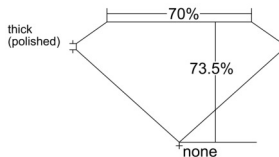

GIA®

FACSIMILE

GIA REPORT 2557422246

Verify this report at GIA.edu

GIA NATURAL DIAMOND DOSSIER®

June 04, 2026
GIA Report Number 2557422246
Shape and Cutting Style ..... Square Modified Brilliant
Measurements ..... 4.94 x 4.94 x 3.63 mm

GRADING RESULTS

Carat Weight ..... 0.80 carat
Color Grade ..... H
Clarity Grade VS1

ADDITIONAL GRADING INFORMATION

Polish ..... Excellent
Symmetry ..... Very Good
Fluorescence ..... None
Clarity Characteristics..... Cloud, Feather
Inscription(s): GIA 2557422246

PROPORTIONS

Profile not to actual proportions

GRADING SCALES

GIA COLOR SCALE		GIA CLARITY SCALE			
COLORLESS	D	VERY VERY SLIGHTLY INCLUDED	FLAWLESS		
	E		INTERNALLY FLAWLESS		
	F	VERY SLIGHTLY INCLUDED	VVS₁		
	G		VVS₂		
	H		VS₁		
	NEAR COLORLESS	I	SLIGHTLY INCLUDED	VS₂	
		J		SI₁	
		FAINT	K	INCLUDED	SI₂
			L		I₁
			M		I₂
VERY LIGHT	N	INCLUDED	I₃		
	O				
	P				
	Q				
	R				
	S				
LIGHT	T				
	U				
	V				
	W				
	X				
Y					
Z