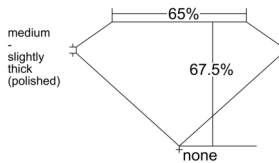

GIA®

FACSIMILE

GIA REPORT 2557421576

Verify this report at gia.edu

GIA NATURAL DIAMOND DOSSIER®

June 04, 2026
GIA Report Number 2557421576
Shape and Cutting Style ..... Emerald Cut
Measurements ..... 4.52 x 3.30 x 2.23 mm

GRADING RESULTS

Carat Weight ..... 0.30 carat
Color Grade ..... D
Clarity Grade VVS1

ADDITIONAL GRADING INFORMATION

Polish ..... Excellent
Symmetry ..... Very Good
Fluorescence ..... Faint
Clarity Characteristics ..... Pinpoint
Inscription(s): GIA 2557421576

PROPORTIONS

Profile not to actual proportions

GRADING SCALES

GIA COLOR SCALE		GIA CLARITY SCALE			
COLORLESS	D	VERY VERY SLIGHTLY INCLUDED	FLAWLESS		
	E		INTERNALLY FLAWLESS		
	F	VERY SLIGHTLY INCLUDED	VVS₁		
	G		VVS₂		
	H		VS₁		
	NEAR COLORLESS	I	SLIGHTLY INCLUDED	VS₂	
		J		SI₁	
		FAINT	K	INCLUDED	SI₂
			L		I₁
			M		I₂
VERT LIGHT	N	INCLUDED	I₃		
	O				
	P				
	Q				
	R				
LIGHT	S				
	T				
	U				
	V				
	W				
X					
Y					
Z