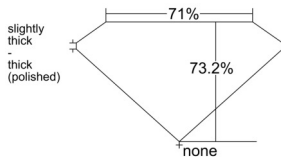

GIA®

FACSIMILE

GIA REPORT 2557420161

Verify this report at GIA.edu

GIA NATURAL DIAMOND DOSSIER®

June 03, 2026
GIA Report Number 2557420161
Shape and Cutting Style ..... **Square Modified Brilliant**
Measurements ..... 4.25 x 4.20 x 3.08 mm

GRADING RESULTS

Carat Weight ..... 0.47 carat
Color Grade ..... E
Clarity Grade VVS1

ADDITIONAL GRADING INFORMATION

Polish ..... Excellent
Symmetry ..... Very Good
Fluorescence ..... None
Clarity Characteristics ..... Pinpoint
Inscription(s): GIA 2557420161

PROPORTIONS

Profile not to actual proportions

GRADING SCALES

GIA COLOR SCALE		GIA CLARITY SCALE			
COLORLESS	D	VERY VERY SLIGHTLY INCLUDED	FLAWLESS		
	E		INTERNALLY FLAWLESS		
	F	VERY SLIGHTLY INCLUDED	VVS₁		
	G		VVS₂		
	H		VS₁		
	NEAR COLORLESS	I	SLIGHTLY INCLUDED	VS₂	
		J		SI₁	
		FAINT	K	INCLUDED	SI₂
			L		I₁
			M		I₂
VERY LIGHT			N	LIGHT	I₃
			O		
			P		
	Q				
LIGHT	R				
	S				
	T				
	U				
	V				
	Z