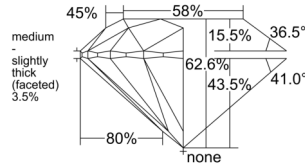

GIA®

FACSIMILE

GIA REPORT 2557419549

Verify this report at GIA.edu

GIA NATURAL DIAMOND DOSSIER®

June 03, 2026
GIA Report Number 2557419549
Shape and Cutting Style ..... Round Brilliant
Measurements ..... 5.07 - 5.10 x 3.18 mm

GRADING RESULTS

Carat Weight ..... 0.51 carat
Color Grade ..... K
Clarity Grade VVS1
Cut Grade ..... Excellent

ADDITIONAL GRADING INFORMATION

Polish ..... Excellent
Symmetry ..... Excellent
Fluorescence ..... None
Clarity Characteristics ..... Pinpoint, Feather
Inscription(s): GIA 2557419549

PROPORTIONS

GRADING SCALES

GIA COLOR SCALE	GIA CLARITY SCALE	GIA CUT SCALE	
D	FLAWLESS	EXCELLENT	
E	INTERNALLY FLAWLESS		
F		VVS₁	VERY GOOD
G	VVS₂		
H	VS₁	GOOD	
I	VS₂		
J	SI₁	FAIR	
K	SI₂		
L	I₁	POOR	
M	I₂		
N	I₃		
O			
P			
Q			
R			
S			
T			
U			
V			
W			
X			
Y			
Z