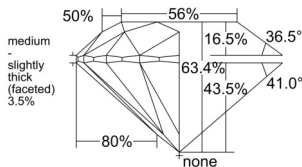

GIA®

FACSIMILE

GIA REPORT 2557410070

Verify this report at gia.edu

GIA NATURAL DIAMOND DOSSIER®

June 04, 2026
GIA Report Number 2557410070
Shape and Cutting Style ..... Round Brilliant
Measurements ..... 5.61 - 5.65 x 3.57 mm

GRADING RESULTS

Carat Weight ..... 0.70 carat
Color Grade ..... F
Clarity Grade S11
Cut Grade ..... Excellent

ADDITIONAL GRADING INFORMATION

Polish ..... Excellent
Symmetry ..... Excellent
Fluorescence ..... Medium Blue
Clarity Characteristics ..... Crystal, Feather
Inscription(s): GIA 2557410070

PROPORTIONS

GRADING SCALES

GIA COLOR SCALE	GIA CLARITY SCALE	GIA CUT SCALE	
D	FLAWLESS	EXCELLENT	
E	INTERNALLY FLAWLESS		
F		VVS₁	VERY GOOD
G	VVS₂		
H	VS₁	GOOD	
I	VS₂		
J	S1₁	FAIR	
K	S1₂		
L	I₁	POOR	
M	I₂		
N	I₃		
O			
P			
Q			
R			
S			
T			
U			
V			
W			
X			
Y			
Z