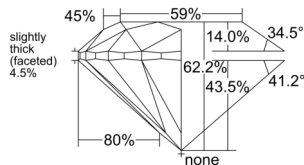

GIA®

FACSIMILE

GIA NATURAL DIAMOND DOSSIER®

June 02, 2026
GIA Report Number 2557403814
Shape and Cutting Style ..... Round Brilliant
Measurements ..... 5.16 - 5.19 x 3.22 mm

GRADING RESULTS

Carat Weight ..... 0.54 carat
Color Grade I
Clarity Grade S11
Cut Grade ..... Excellent

ADDITIONAL GRADING INFORMATION

Polish ..... Excellent
Symmetry ..... Excellent
Fluorescence ..... None
Clarity Characteristics ..... Cloud
Inscription(s): GIA 2557403814

GIA REPORT 2557403814

Verify this report at GIA.edu

PROPORTIONS

Profile to actual proportions