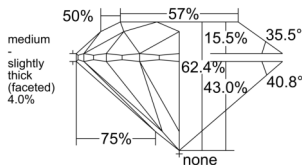

GIA®

FACSIMILE

GIA REPORT 2557394526

Verify this report at GIA.edu

GIA NATURAL DIAMOND DOSSIER®

June 03, 2026
GIA Report Number 2557394526
Shape and Cutting Style ..... Round Brilliant
Measurements ..... 4.71 - 4.73 x 2.95 mm

GRADING RESULTS

Carat Weight ..... 0.40 carat
Color Grade ..... G
Clarity Grade VVS2
Cut Grade ..... Excellent

ADDITIONAL GRADING INFORMATION

Polish ..... Excellent
Symmetry ..... Excellent
Fluorescence ..... Medium Blue
Clarity Characteristics ..... Needle, Pinpoint
Inscription(s): GIA 2557394526

PROPORTIONS

GRADING SCALES

GIA COLOR SCALE

COLOURLESS	D
	E
	F
	G
	H
	I
NEAR COLOURLESS	J
	K
	L
FAIN	M
	N
	O
	P
VERY LIGHT	Q
	R
	S
	T
	U
	V
	W
	X
	Y
LIGHT	Z

GIA CLARITY SCALE

FLAWLESS	INTERNAL FLAWLESS	EXCELLENT	
VERY VERY SLIGHTLY INCLUDED	VVS₁	VERY GOOD	
	VVS₂		
VERY SLIGHTLY INCLUDED	VS₁	GOOD	
	VS₂		
SLIGHTLY INCLUDED	SI₁	FAIR	
	SI₂		
INCLUDED	I₁	POOR	
	I₂		
	I₃		

GIA CUT SCALE

EXCELLENT
VERY GOOD
GOOD
FAIR
POOR