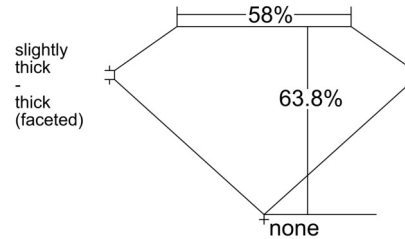

GIA NATURAL DIAMOND GRADING REPORT

June 10, 2026
 GIA Report Number 2557392265
 Shape and Cutting Style Oval Brilliant
 Measurements 8.68 x 6.22 x 3.97 mm

GRADING RESULTS

Carat Weight 1.40 carat
 Color Grade G
 Clarity Grade VVS1

ADDITIONAL GRADING INFORMATION

Polish Excellent
 Symmetry Excellent
 Fluorescence None
 Inscription(s): GIA 2557392265
 Comments: Additional pinpoints are not shown.

PROPORTIONS

Profile not to actual proportions

CLARITY CHARACTERISTICS

KEY TO SYMBOLS*

- Pinpoint
- ~ Feather

* Red symbols denote internal characteristics (inclusions). Green or black symbols denote external characteristics (blemishes). Diagram is an approximate representation of the diamond, and symbols shown indicate type, position, and approximate size of clarity characteristics. All clarity characteristics may not be shown. Details of finish are not shown.