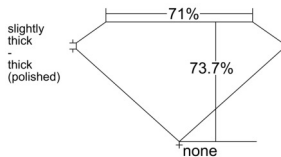

GIA®

FACSIMILE

GIA REPORT 2557390637

Verify this report at GIA.edu

GIA NATURAL DIAMOND DOSSIER®

June 01, 2026
GIA Report Number 2557390637
Shape and Cutting Style ..... Square Modified Brilliant
Measurements ..... 4.78 x 4.76 x 3.51 mm

GRADING RESULTS

Carat Weight ..... 0.70 carat
Color Grade ..... G
Clarity Grade VVS1

ADDITIONAL GRADING INFORMATION

Polish ..... Excellent
Symmetry ..... Very Good
Fluorescence ..... None
Clarity Characteristics ..... Pinpoint, Feather
Inscription(s): GIA 2557390637

PROPORTIONS

Profile not to actual proportions

GRADING SCALES

GIA COLOR SCALE		GIA CLARITY SCALE	
COLORLESS	D	VERY VERY SLIGHTLY INCLUDED	FLAWLESS
	E		INTERNALLY FLAWLESS
	F		VVS₁
	G		VVS₂
	H		VS₁
	I		VS₂
	J		SI₁
	K		SI₂
	L		I₁
	M		I₂
NEAR COLORLESS	N	SLIGHTLY INCLUDED	I₃
	O		
	P		
	Q		
FAINT	R		
	S		
	T		
	U		
VERY LIGHT	V		
	W		
	X		
	Y		
LIGHT	Z