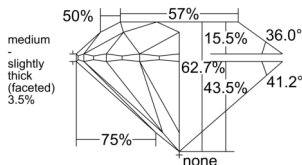

GIA®

FACSIMILE

GIA REPORT 2557388109

Verify this report at GIA.edu

GIA NATURAL DIAMOND DOSSIER®

June 01, 2026
GIA Report Number 2557388109
Shape and Cutting Style ..... Round Brilliant
Measurements ..... 4.76 - 4.79 x 2.99 mm

GRADING RESULTS

Carat Weight ..... 0.42 carat
Color Grade ..... H
Clarity Grade VS1
Cut Grade ..... Excellent

ADDITIONAL GRADING INFORMATION

Polish ..... Excellent
Symmetry ..... Excellent
Fluorescence ..... None
Clarity Characteristics..... Cloud, Feather, Needle, Pinpoint
Inscription(s): GIA 2557388109

PROPORTIONS

GRADING SCALES

GIA COLOR SCALE

COLORLESS	D
	E
	F
	G
	H
	I
	J
NEAR COLORLESS	K
	L
FAIN	M
	N
	O
	P
	Q
VERY LIGHT	R
	S
	T
	U
	V
	W
	X
	Y
LIGHT	Z

GIA CLARITY SCALE

FLAWLESS	VERY VERY SLIGHTLY INCLUDED	VS₁	VS₂	VS₁	VS₂	SL₁	SL₂	I₁	I₂	I₃	
											INTERNAL FLAWLESS

GIA CUT SCALE

EXCELLENT
VERY GOOD
GOOD
FAIR
POOR