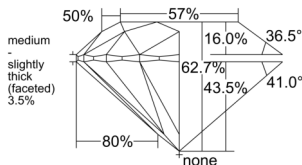

GIA®

FACSIMILE

GIA REPORT 2557385836

Verify this report at GIA.edu

GIA NATURAL DIAMOND DOSSIER®

May 29, 2026
GIA Report Number 2557385836
Shape and Cutting Style ..... Round Brilliant
Measurements ..... 5.17 - 5.18 x 3.24 mm

GRADING RESULTS

Carat Weight ..... 0.53 carat
Color Grade ..... K
Clarity Grade VVS1
Cut Grade ..... Excellent

ADDITIONAL GRADING INFORMATION

Polish ..... Excellent
Symmetry ..... Excellent
Fluorescence ..... None
Clarity Characteristics..... Pinpoint, Feather, Indented Natural
Inscription(s): GIA 2557385836

PROPORTIONS

Profile to actual proportions

GRADING SCALES

GIA COLOR SCALE	GIA CLARITY SCALE	GIA CUT SCALE	
COLOURLESS D	FLAWLESS	EXCELLENT	
E	INTERNALLY FLAWLESS		
F		VVS₁	VERY GOOD
G	VVS₂		
H	VS₁	GOOD	
I	VS₂		
J	SI₁	FAIR	
K	SI₂		
L	I₁	POOR	
M	I₂		
N	I₃		
O			
P			
Q			
R			
S			
T			
U			
V			
W			
X			
Y			
Z