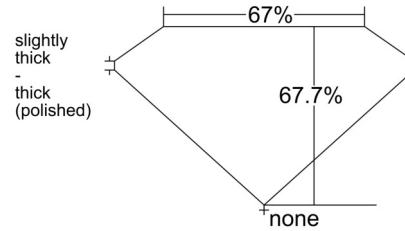

GIA NATURAL DIAMOND GRADING REPORT

June 02, 2026
GIA Report Number 2557381095
Shape and Cutting Style Square Emerald Cut
Measurements 6.95 x 6.85 x 4.64 mm

GRADING RESULTS

Carat Weight 2.01 carat
Color Grade H
Clarity Grade VS2

ADDITIONAL GRADING INFORMATION

Polish Excellent
Symmetry Excellent
Fluorescence None
Inscription(s): GIA 2557381095

Comments: Additional clouds are not shown. Pinpoints are not shown.

PROPORTIONS

Profile not to actual proportions

CLARITY CHARACTERISTICS

KEY TO SYMBOLS*

- Crystal
- ⊗ Cloud
- ~ Feather
- \\ Needle

* Red symbols denote internal characteristics (inclusions). Green or black symbols denote external characteristics (blemishes). Diagram is an approximate representation of the diamond, and symbols shown indicate type, position, and approximate size of clarity characteristics. All clarity characteristics may not be shown. Details of finish are not shown.