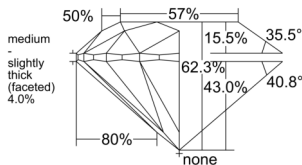

GIA®

FACSIMILE

GIA REPORT 2557380442

Verify this report at GIA.edu

GIA NATURAL DIAMOND DOSSIER®

June 01, 2026
GIA Report Number 2557380442
Shape and Cutting Style ..... Round Brilliant
Measurements ..... 5.38 - 5.40 x 3.36 mm

GRADING RESULTS

Carat Weight ..... 0.60 carat
Color Grade ..... J
Clarity Grade VVS1
Cut Grade ..... Excellent

ADDITIONAL GRADING INFORMATION

Polish ..... Excellent
Symmetry ..... Excellent
Fluorescence ..... None
Clarity Characteristics ..... Feather
Inscription(s): GIA 2557380442

PROPORTIONS

Profile to actual proportions

GRADING SCALES

GIA COLOR SCALE

COLOURESS	D
	E
	F
	G
	H
	I
	J
NEAR COLOURESS	K
	L
FAIN	M
	N
	O
	P
VERY LIGHT	Q
	R
	S
	T
	U
	V
	W
	X
	Y
LIGHT	Z

GIA CLARITY SCALE

	FLAWLESS
	INTERNALLY FLAWLESS
VERY VERY SLIGHTLY INCLUDED	VVS₁
	VVS₂
VERY SLIGHTLY INCLUDED	VS₁
	VS₂
SLIGHTLY INCLUDED	SI₁
	SI₂
	I₁
	I₂
INCLUDED	I₃

GIA CUT SCALE

	EXCELLENT
	VERY GOOD
	GOOD
	FAIR
	POOR