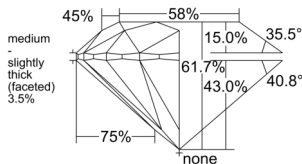

GIA®

FACSIMILE

GIA REPORT 2557374801

Verify this report at GIA.edu

GIA NATURAL DIAMOND DOSSIER®

May 28, 2026
GIA Report Number 2557374801
Shape and Cutting Style ..... Round Brilliant
Measurements ..... 5.74 - 5.78 x 3.55 mm

GRADING RESULTS

Carat Weight ..... 0.73 carat
Color Grade ..... F
Clarity Grade VS1
Cut Grade ..... Excellent

ADDITIONAL GRADING INFORMATION

Polish ..... Excellent
Symmetry ..... Excellent
Fluorescence ..... None
Clarity Characteristics ..... Feather, Cloud, Pinpoint
Inspection(s): GIA 2557374801

PROPORTIONS

Profile to actual proportions

GRADING SCALES

GIA COLOR SCALE	GIA CLARITY SCALE	GIA CUT SCALE	
D	FLAWLESS	EXCELLENT	
E	INTERNALLY FLAWLESS		
F		VVS₁	VERY GOOD
G	VVS₂		
H	VS₁	GOOD	
I	VS₂		
J	SI₁	FAIR	
K	SI₂		
L	I₁	POOR	
M	I₂		
N	I₃		
O			
P			
Q			
R			
S			
T			
U			
V			
W			
X			
Y			
Z