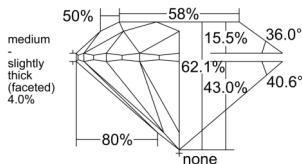

GIA®

FACSIMILE

GIA REPORT 2557374275

Verify this report at GIA.edu

GIA NATURAL DIAMOND DOSSIER®

May 29, 2026
GIA Report Number 2557374275
Shape and Cutting Style ..... Round Brilliant
Measurements ..... 5.64 - 5.67 x 3.51 mm

GRADING RESULTS

Carat Weight ..... 0.70 carat
Color Grade ..... H
Clarity Grade VVS1
Cut Grade ..... Excellent

ADDITIONAL GRADING INFORMATION

Polish ..... Excellent
Symmetry ..... Excellent
Fluorescence ..... None
Clarity Characteristics ..... Feather
Inscription(s): GIA 2557374275

PROPORTIONS

GRADING SCALES

GIA COLOR SCALE	GIA CLARITY SCALE	GIA CUT SCALE	
D	FLAWLESS	EXCELLENT	
E	INTERNALLY FLAWLESS		
F		VVS₁	VERY GOOD
G	VVS₂		
H	VS₁	GOOD	
I	VS₂		
J	SI₁	FAIR	
K	SI₂		
L	I₁	POOR	
M			
N			
O	I₂		
P			
Q			
R	I₃		
S			
T			
U			
V			
W			
X			
Y			
Z