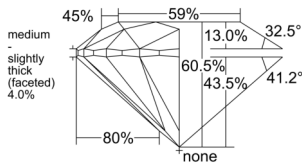

GIA®

FACSIMILE

GIA REPORT 2557373851

Verify this report at GIA.edu

GIA NATURAL DIAMOND DOSSIER®

May 29, 2026
GIA Report Number 2557373851
Shape and Cutting Style ..... Round Brilliant
Measurements ..... 4.78 - 4.81 x 2.90 mm

GRADING RESULTS

Carat Weight ..... 0.41 carat
Color Grade I
Clarity Grade VVS1
Cut Grade ..... Excellent

ADDITIONAL GRADING INFORMATION

Polish ..... Excellent
Symmetry ..... Excellent
Fluorescence ..... None
Clarity Characteristics ..... Pinpoint, Feather
Inscription(s): GIA 2557373851

PROPORTIONS

Profile to actual proportions

GRADING SCALES

GIA COLOR SCALE	GIA CLARITY SCALE	GIA CUT SCALE	
D	FLAWLESS	EXCELLENT	
E	INTERNALLY FLAWLESS		
F		VVS₁	VERY GOOD
G	VVS₂		
H	VS₁	GOOD	
I	VS₂		
J	SI₁	FAIR	
K	SI₂		
L	I₁	POOR	
M			
N			
O	I₂		
P			
Q			
R	I₃		
S			
T			
U			
V			
W			
X			
Y			
Z