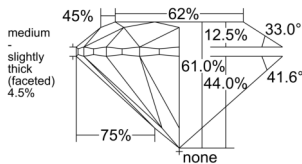

GIA®

FACSIMILE

GIA REPORT 2557367292

Verify this report at GIA.edu

GIA NATURAL DIAMOND DOSSIER®

May 27, 2026
GIA Report Number 2557367292
Shape and Cutting Style ..... Round Brilliant
Measurements ..... 5.08 - 5.11 x 3.11 mm

GRADING RESULTS

Carat Weight ..... 0.50 carat
Color Grade ..... E
Clarity Grade S11
Cut Grade ..... Excellent

ADDITIONAL GRADING INFORMATION

Polish ..... Excellent
Symmetry ..... Excellent
Fluorescence ..... None
Clarity Characteristics ..... Cloud, Feather
Inscription(s): GIA 2557367292

PROPORTIONS

Profile to actual proportions

GRADING SCALES

GIA COLOR SCALE	GIA CLARITY SCALE	GIA CUT SCALE	
D	FLAWLESS	EXCELLENT	
E	INTERNALLY FLAWLESS		
F		VVS₁	VERY GOOD
G	VVS₂		
H	VS₁	GOOD	
I	VS₂		
J	S1₁	FAIR	
K	S1₂		
L	I₁	POOR	
M	I₂		
N	I₃		
O			
P			
Q			
R			
S			
T			
U			
V			
W			
X			
Y			
Z