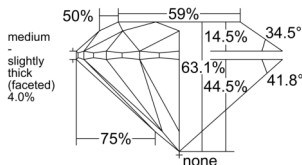

GIA®

FACSIMILE

GIA NATURAL DIAMOND DOSSIER®

May 28, 2026
GIA Report Number 2557356971
Shape and Cutting Style ..... Round Brilliant
Measurements ..... 5.64 - 5.68 x 3.57 mm

GRADING RESULTS

Carat Weight ..... 0.70 carat
Color Grade ..... H
Clarity Grade S11
Cut Grade ..... Excellent

ADDITIONAL GRADING INFORMATION

Polish ..... Excellent
Symmetry ..... Very Good
Fluorescence ..... None
Clarity Characteristics..... Cloud, Crystal, Feather
Inspection(s): GIA 2557356971

GIA REPORT 2557356971

Verify this report at GIA.edu

PROPORTIONS

Profile to actual proportions