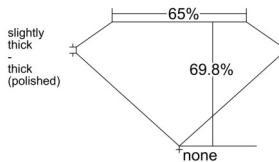

GIA®

FACSIMILE

GIA REPORT 2557349996

Verify this report at GIA.edu

GIA NATURAL DIAMOND DOSSIER®

May 27, 2026
GIA Report Number 2557349996
Shape and Cutting Style ..... **Cut-Cornered Rectangular Modified Brilliant**
Measurements ..... 6.17 x 4.19 x 2.92 mm

GRADING RESULTS

Carat Weight ..... 0.70 carat
Color Grade ..... G
Clarity Grade VS1

ADDITIONAL GRADING INFORMATION

Polish ..... Very Good
Symmetry ..... Very Good
Fluorescence ..... None
Clarity Characteristics ..... Crystal, Pinpoint
Inscription(s): GIA 2557349996

PROPORTIONS

Profile not to actual proportions

GRADING SCALES

GIA COLOR SCALE		GIA CLARITY SCALE			
COLORLESS	D	VERY VERY SLIGHTLY INCLUDED	FLAWLESS		
	E		INTERNALLY FLAWLESS		
	F		VVS₁		
	NEAR COLORLESS	G	VERY SLIGHTLY INCLUDED	VVS₂	
		H		VS₁	
		FANT	I	SLIGHTLY INCLUDED	VS₂
			J		SI₁
	LIGHT	K	INCLUDED	SI₂	
		L		I₁	
		M		I₂	
VERY LIGHT		N	INCLUDED	I₃	
		O			
		P			
LIGHT		Q			
		R			
	S				
	T				
	U				
	V				
	W				
	X				
	Y				
	Z