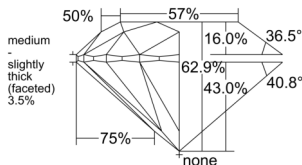

GIA®

FACSIMILE

GIA REPORT 2557343022

Verify this report at GIA.edu

GIA NATURAL DIAMOND DOSSIER®

May 25, 2026
GIA Report Number 2557343022
Shape and Cutting Style ..... Round Brilliant
Measurements ..... 5.16 - 5.20 x 3.26 mm

GRADING RESULTS

Carat Weight ..... 0.54 carat
Color Grade ..... G
Clarity Grade S11
Cut Grade ..... Excellent

ADDITIONAL GRADING INFORMATION

Polish ..... Excellent
Symmetry ..... Excellent
Fluorescence ..... None
Clarity Characteristics ..... Feather, Cloud
Inscription(s): GIA 2557343022

PROPORTIONS

GRADING SCALES

GIA COLOR SCALE	GIA CLARITY SCALE	GIA CUT SCALE	
D	FLAWLESS	EXCELLENT	
E	INTERNALLY FLAWLESS		
F		VVS₁	VERY GOOD
G	VVS₂		
H	VS₁	GOOD	
I	VS₂		
J	S1₁	FAIR	
K	S1₂		
L	I₁	POOR	
M	I₂		
N	I₃		
O			
P			
Q			
R			
S			
T			
U			
V			
W			
X			
Y			
Z