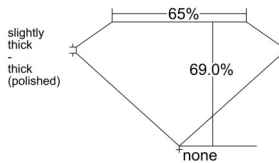

GIA®

FACSIMILE

GIA REPORT 2557342641

Verify this report at GIA.edu

GIA NATURAL DIAMOND DOSSIER®

May 26, 2026
GIA Report Number 2557342641
Shape and Cutting Style ..... Emerald Cut
Measurements ..... 5.67 x 3.95 x 2.73 mm

GRADING RESULTS

Carat Weight ..... 0.60 carat
Color Grade ..... H
Clarity Grade VS2

ADDITIONAL GRADING INFORMATION

Polish ..... Excellent
Symmetry ..... Very Good
Fluorescence ..... None
Clarity Characteristics ..... Cloud
Inscription(s): GIA 2557342641

PROPORTIONS

Profile not to actual proportions

GRADING SCALES

GIA COLOR SCALE		GIA CLARITY SCALE			
COLORLESS	D	VERY VERY SLIGHTLY INCLUDED	FLAWLESS		
	E		INTERNALLY FLAWLESS		
	F		VVS₁		
	G		VVS₂		
	NEAR COLORLESS	H	VERY SLIGHTLY INCLUDED	VS₁	
		I		VS₂	
		FAINT	J	SLIGHTLY INCLUDED	SI₁
			K		SI₂
	L		I₁		
	VERT LIGHT		M	INCLUDED	I₂
N			I₃		
O					
P					
LIGHT	Q				
	R				
	S				
	T				
	U				
	V				
	W				
	X				
	Y				
	Z