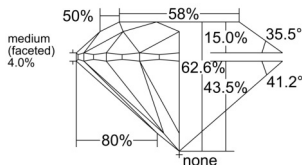

GIA®

FACSIMILE

GIA REPORT 2557340705

Verify this report at GIA.edu

GIA NATURAL DIAMOND DOSSIER®

May 27, 2026
GIA Report Number 2557340705
Shape and Cutting Style ..... Round Brilliant
Measurements ..... 4.72 - 4.75 x 2.96 mm

GRADING RESULTS

Carat Weight ..... 0.41 carat
Color Grade ..... D
Clarity Grade VVS1
Cut Grade ..... Excellent

ADDITIONAL GRADING INFORMATION

Polish ..... Excellent
Symmetry ..... Excellent
Fluorescence ..... Strong Blue
Clarity Characteristics ..... Pinpoint, Feather
Inscription(s): GIA 2557340705

PROPORTIONS

Profile to actual proportions