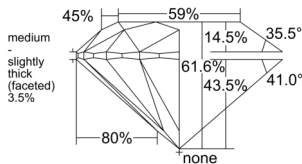

GIA®

FACSIMILE

GIA REPORT 2557339846

Verify this report at GIA.edu

GIA NATURAL DIAMOND DOSSIER®

May 25, 2026
GIA Report Number 2557339846
Shape and Cutting Style ..... Round Brilliant
Measurements ..... 5.41 - 5.45 x 3.35 mm

GRADING RESULTS

Carat Weight ..... 0.61 carat
Color Grade ..... E
Clarity Grade VVS1
Cut Grade ..... Excellent

ADDITIONAL GRADING INFORMATION

Polish ..... Excellent
Symmetry ..... Excellent
Fluorescence ..... None
Clarity Characteristics..... Internal Graining, Feather
Inscription(s): GIA 2557339846

PROPORTIONS

Profile to actual proportions