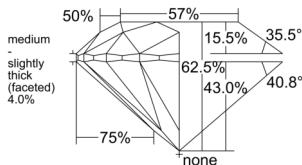

GIA®

FACSIMILE

GIA REPORT 2557324730

Verify this report at GIA.edu

GIA NATURAL DIAMOND DOSSIER®

May 28, 2026
GIA Report Number 2557324730
Shape and Cutting Style ..... Round Brilliant
Measurements ..... 5.25 - 5.27 x 3.29 mm

GRADING RESULTS

Carat Weight ..... 0.56 carat
Color Grade ..... H
Clarity Grade VVS1
Cut Grade ..... Excellent

ADDITIONAL GRADING INFORMATION

Polish ..... Excellent
Symmetry ..... Excellent
Fluorescence ..... None
Clarity Characteristics ..... Pinpoint, Feather
Inscription(s): GIA 2557324730

PROPORTIONS

GRADING SCALES

GIA COLOR SCALE	GIA CLARITY SCALE	GIA CUT SCALE	
D	FLAWLESS	EXCELLENT	
E	INTERNALLY FLAWLESS		
F		VVS₁	VERY GOOD
G	VVS₂		
H	VS₁	GOOD	
I	VS₂		
J	SI₁	FAIR	
K	SI₂		
L	I₁	POOR	
M			
N			
O	I₂		
P			
Q			
R	I₃		
S			
T			
U			
V			
W			
X			
Y			
Z