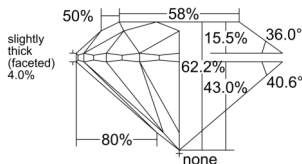

GIA®

FACSIMILE

GIA REPORT 2557321685

Verify this report at GIA.edu

GIA NATURAL DIAMOND DOSSIER®

May 22, 2026
GIA Report Number 2557321685
Shape and Cutting Style ..... Round Brilliant
Measurements ..... 5.41 - 5.43 x 3.37 mm

GRADING RESULTS

Carat Weight ..... 0.62 carat
Color Grade ..... F
Clarity Grade VVS1
Cut Grade ..... Excellent

ADDITIONAL GRADING INFORMATION

Polish ..... Excellent
Symmetry ..... Excellent
Fluorescence ..... None
Clarity Characteristics ..... Pinpoint, Feather
Inscription(s): GIA 2557321685

PROPORTIONS

Profile to actual proportions