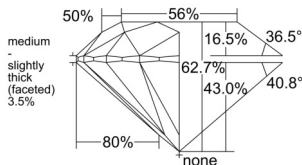

GIA®

FACSIMILE

GIA REPORT 2557321642

Verify this report at gia.edu

GIA NATURAL DIAMOND DOSSIER®

May 25, 2026
GIA Report Number 2557321642
Shape and Cutting Style ..... Round Brilliant
Measurements ..... 5.13 - 5.16 x 3.23 mm

GRADING RESULTS

Carat Weight ..... 0.52 carat
Color Grade ..... E
Clarity Grade VVS1
Cut Grade ..... Excellent

ADDITIONAL GRADING INFORMATION

Polish ..... Excellent
Symmetry ..... Excellent
Fluorescence ..... None
Clarity Characteristics ..... Feather
Inscription(s): GIA 2557321642

PROPORTIONS

GRADING SCALES

GIA COLOR SCALE

COLORLESS	D
	E
	F
	G
	H
	I
	J
NEAR COLORLESS	K
	L
FAIN	M
	N
	O
	P
VERY LIGHT	Q
	R
	S
	T
	U
	V
LIGHT	W
	X
	Y
	Z

GIA CLARITY SCALE

FLAWLESS	VERY VERY SLIGHTLY INCLUDED	VVS₁	
			VVS₂
INTERNALLY FLAWLESS	VERY SLIGHTLY INCLUDED	VS₁	
		VS₂	
SLIGHTLY INCLUDED	INCLUDED	SI₁	
		SI₂	
I₁	I₂	I₃	

GIA CUT SCALE

EXCELLENT
VERY GOOD
GOOD
FAIR
POOR