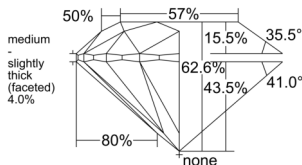

GIA®

FACSIMILE

GIA REPORT 2557321579

Verify this report at GIA.edu

GIA NATURAL DIAMOND DOSSIER®

May 22, 2026
GIA Report Number 2557321579
Shape and Cutting Style ..... Round Brilliant
Measurements ..... 4.83 - 4.85 x 3.03 mm

GRADING RESULTS

Carat Weight ..... 0.44 carat
Color Grade ..... H
Clarity Grade VVS2
Cut Grade ..... Excellent

ADDITIONAL GRADING INFORMATION

Polish ..... Excellent
Symmetry ..... Excellent
Fluorescence ..... Strong Blue
Clarity Characteristics ..... Pinpoint
Inscription(s): GIA 2557321579

PROPORTIONS

GRADING SCALES

GIA COLOR SCALE	GIA CLARITY SCALE	GIA CUT SCALE
COLOURLESS D	FLAWLESS	EXCELLENT
E	INTERNALLY FLAWLESS	
F	VVS₁	VERY GOOD
G		
H	VVS₂	GOOD
I	VS₁	
J	VS₂	FAIR
K	SI₁	
L	SI₂	POOR
M	I₁	
N	I₂	
O	I₃	
P		
Q		
R		
S		
T		
U		
V		
W		
X		
Y		
Z