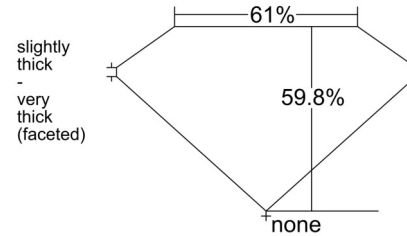

PROPORTIONS

Profile not to actual proportions