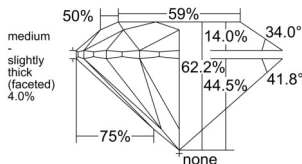

GIA®

FACSIMILE

GIA REPORT 2557311121

Verify this report at GIA.edu

GIA NATURAL DIAMOND DOSSIER®

May 22, 2026
GIA Report Number 2557311121
Shape and Cutting Style ..... Round Brilliant
Measurements ..... 5.07 - 5.09 x 3.16 mm

GRADING RESULTS

Carat Weight ..... 0.50 carat
Color Grade I
Clarity Grade VS2
Cut Grade ..... Excellent

ADDITIONAL GRADING INFORMATION

Polish ..... Excellent
Symmetry ..... Excellent
Fluorescence ..... Medium Blue
Clarity Characteristics ..... Cloud
Inscription(s): GIA 2557311121

PROPORTIONS

Profile to actual proportions

GRADING SCALES

GIA COLOR SCALE	GIA CLARITY SCALE	GIA CUT SCALE	
D	FLAWLESS	EXCELLENT	
E	INTERNALLY FLAWLESS		
F		VVS₁	VERY GOOD
G	VVS₂		
H	VS₁	GOOD	
I	VS₂		
J	SI₁	FAIR	
K	SI₂		
L	I₁	POOR	
M	I₂		
N	I₃		
O			
P			
Q			
R			
S			
T			
U			
V			
W			
X			
Y			
Z