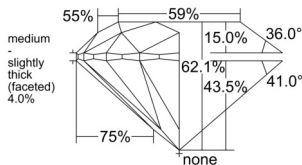

GIA®

FACSIMILE

GIA REPORT 2557307222

Verify this report at GIA.edu

GIA NATURAL DIAMOND DOSSIER®

May 21, 2026
GIA Report Number 2557307222
Shape and Cutting Style ..... Round Brilliant
Measurements ..... 6.13 - 6.15 x 3.81 mm

GRADING RESULTS

Carat Weight ..... 0.90 carat
Color Grade ..... F
Clarity Grade VVS1
Cut Grade ..... Excellent

ADDITIONAL GRADING INFORMATION

Polish ..... Excellent
Symmetry ..... Excellent
Fluorescence ..... Faint
Clarity Characteristics..... Needle, Pinpoint, Feather
Inscription(s): GIA 2557307222

PROPORTIONS

Profile to actual proportions

GRADING SCALES

GIA COLOR SCALE	GIA CLARITY SCALE	GIA CUT SCALE	
D	FLAWLESS	EXCELLENT	
E	INTERNALLY FLAWLESS		
F		VVS₁	VERY GOOD
G	VVS₂		
H	VS₁	GOOD	
I	VS₂		
J	SI₁	FAIR	
K	SI₂		
L	I₁	POOR	
M			
N			
O	I₂		
P			
Q	I₃		
R			
S			
T			
U			
V			
W			
X			
Y			
Z