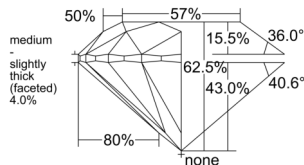

GIA®

FACSIMILE

GIA REPORT 2557298340

Verify this report at GIA.edu

GIA NATURAL DIAMOND DOSSIER®

May 20, 2026
GIA Report Number 2557298340
Shape and Cutting Style ..... Round Brilliant
Measurements ..... 5.75 - 5.79 x 3.61 mm

GRADING RESULTS

Carat Weight ..... 0.75 carat
Color Grade ..... D
Clarity Grade VS1
Cut Grade ..... Excellent

ADDITIONAL GRADING INFORMATION

Polish ..... Excellent
Symmetry ..... Excellent
Fluorescence ..... None
Clarity Characteristics ..... Crystal, Pinpoint
Inscription(s): GIA 2557298340

PROPORTIONS

Profile to actual proportions

GRADING SCALES

GIA COLOR SCALE

COLORESS	D
	E
	F
	G
	H
	I
	J
NEAR COLORESS	K
	L
FANIT	M
	N
	O
	P
VERY LIGHT	Q
	R
	S
	T
	U
	V
	W
	X
	Y
LIGHT	Z

GIA CLARITY SCALE

FLAWLESS	INTERNAL FLAWLESS	
		FLAWLESS
VERY VERY SLIGHTLY INCLUDED	VVS₁	
	VVS₂	
VERY SLIGHTLY INCLUDED	VS₁	
	VS₂	
SLIGHTLY INCLUDED	SI₁	
	SI₂	
INCLUDED	I₁	
	I₂	
	I₃	

GIA CUT SCALE

EXCELLENT
VERY GOOD
GOOD
FAIR
POOR