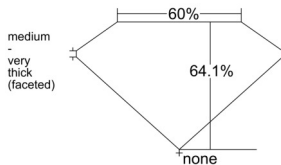

GIA®

FACSIMILE

GIA REPORT 2557294279

Verify this report at GIA.edu

GIA NATURAL DIAMOND DOSSIER®

May 20, 2026
GIA Report Number 2557294279
Shape and Cutting Style ..... Pear Brilliant
Measurements ..... 7.13 x 4.67 x 2.99 mm

GRADING RESULTS

Carat Weight ..... 0.60 carat
Color Grade ..... D
Clarity Grade SI1

ADDITIONAL GRADING INFORMATION

Polish ..... Very Good
Symmetry ..... Very Good
Fluorescence ..... None
Clarity Characteristics..... Crystal, Feather, Cloud
Inscription(s): GIA 2557294279

PROPORTIONS

Profile not to actual proportions

GRADING SCALES

GIA COLOR SCALE		GIA CLARITY SCALE	
COLORLESS	D	VERY VERY SLIGHTLY INCLUDED	FLAWLESS
	E		INTERNALLY FLAWLESS
	F		VVS₁
	G		VVS₂
	H		VS₁
	I		VS₂
	J		SI₁
	K		SI₂
	L		I₁
	M		I₂
NEAR COLORLESS	N	SLIGHTLY INCLUDED	I₃
	O		
	P		
	Q		
FAINT	R		
	S		
	T		
	U		
VERT LIGHT	V		
	W		
	X		
	Y		
LIGHT	Z