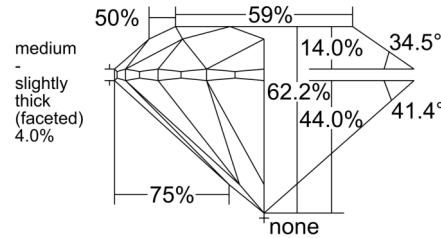

GIA REPORT
2557290419

Verify this report at GIA.edu

FACSIMILE

This is a digital representation of the original GIA Report. This representation might not be accepted in lieu of the original GIA Report in certain circumstances. The original GIA Report includes certain security features which are not reproducible on this facsimile.

GIA NATURAL DIAMOND GRADING REPORT

May 20, 2026
GIA Report Number 2557290419
Shape and Cutting Style ..... Round Brilliant
Measurements ..... 7.30 - 7.33 x 4.55 mm

GRADING RESULTS

Carat Weight ..... 1.50 carat
Color Grade ..... F
Clarity Grade VS2
Cut Grade ..... Excellent

ADDITIONAL GRADING INFORMATION

Polish ..... Excellent
Symmetry ..... Excellent
Fluorescence ..... Faint
Inscription(s): GIA 2557290419
Comments: Pinpoints are not shown.

PROPORTIONS

Profile to actual proportions