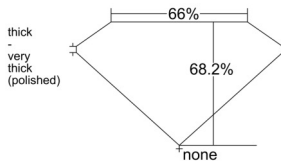

GIA®

FACSIMILE

GIA REPORT 2557283958

Verify this report at gia.edu

GIA NATURAL DIAMOND DOSSIER®

May 18, 2026
GIA Report Number 2557283958
Shape and Cutting Style ..... **Cut-Cornered Rectangular Modified Brilliant**
Measurements ..... 6.00 x 4.25 x 2.90 mm

GRADING RESULTS

Carat Weight ..... 0.70 carat
Color Grade ..... G
Clarity Grade VVS2

ADDITIONAL GRADING INFORMATION

Polish ..... Excellent
Symmetry ..... Very Good
Fluorescence ..... Medium Blue
Clarity Characteristics ..... Pinpoint
Inscription(s): GIA 2557283958

PROPORTIONS

Profile not to actual proportions

GRADING SCALES

GIA COLOR SCALE		GIA CLARITY SCALE			
COLORLESS	D	VERY VERY SLIGHTLY INCLUDED	FLAWLESS		
	E		INTERNALLY FLAWLESS		
	F	VERY SLIGHTLY INCLUDED	VVS₁		
	G		VVS₂		
	H		VS₁		
	NEAR COLORLESS	I	SLIGHTLY INCLUDED	VS₂	
		J		SI₁	
		FAINT	K	INCLUDED	SI₂
			L		I₁
			M		I₂
VERT LIGHT	N	LIGHT	I₃		
	O				
	P				
	Q				
	R