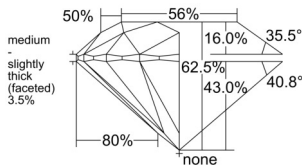

GIA®

FACSIMILE

GIA REPORT 2557279537

Verify this report at GIA.edu

GIA NATURAL DIAMOND DOSSIER®

May 18, 2026
GIA Report Number 2557279537
Shape and Cutting Style ..... Round Brilliant
Measurements ..... 5.70 - 5.73 x 3.57 mm

GRADING RESULTS

Carat Weight ..... 0.71 carat
Color Grade ..... K
Clarity Grade VS1
Cut Grade ..... Excellent

ADDITIONAL GRADING INFORMATION

Polish ..... Excellent
Symmetry ..... Excellent
Fluorescence ..... Faint
Clarity Characteristics..... Cloud, Needle, Pinpoint
Inspection(s): GIA 2557279537

PROPORTIONS

GRADING SCALES

GIA COLOR SCALE

COLORLESS	D
	E
	F
	G
	H
	I
	J
NEAR COLORLESS	K
	L
	M
	N
	O
	P
	Q
	R
	S
	T
	U
	V
	W
	X
	Y
	Z

GIA CLARITY SCALE

FLAWLESS	INTERNAL FLAWLESS	
		FLAWLESS
VERY VERY SLIGHTLY INCLUDED	VVS₁	
	VVS₂	
VERY SLIGHTLY INCLUDED	VS₁	
	VS₂	
SLIGHTLY INCLUDED	SI₁	
	SI₂	
INCLUDED	I₁	
	I₂	
	I₃	

GIA CUT SCALE

EXCELLENT
VERY GOOD
GOOD
FAIR
POOR