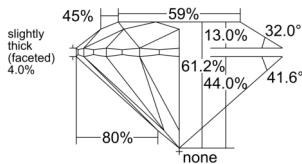

GIA®

FACSIMILE

GIA REPORT 2557279323

Verify this report at GIA.edu

GIA NATURAL DIAMOND DOSSIER®

May 19, 2026
GIA Report Number 2557279323
Shape and Cutting Style ..... Round Brilliant
Measurements ..... 4.58 - 4.61 x 2.81 mm

GRADING RESULTS

Carat Weight ..... 0.36 carat
Color Grade ..... D
Clarity Grade VVS1
Cut Grade ..... Excellent

ADDITIONAL GRADING INFORMATION

Polish ..... Excellent
Symmetry ..... Excellent
Fluorescence ..... Medium Blue
Clarity Characteristics ..... Pinpoint
Inscription(s): GIA 2557279323

PROPORTIONS

Profile to actual proportions

GRADING SCALES

GIA COLOR SCALE	GIA CLARITY SCALE	GIA CUT SCALE	
D	FLAWLESS	EXCELLENT	
E	INTERNALLY FLAWLESS		
F		VVS₁	VERY GOOD
G	VVS₂		
H	VS₁	GOOD	
I	VS₂		
J	SI₁	FAIR	
K	SI₂		
L	I₁	POOR	
M	I₂		
N	I₃		
O			
P			
Q			
R			
S			
T			
U			
V			
W			
X			
Y			
Z