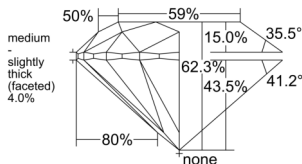

GIA®

FACSIMILE

GIA REPORT 2557274401

Verify this report at GIA.edu

GIA NATURAL DIAMOND DOSSIER®

May 16, 2026
GIA Report Number 2557274401
Shape and Cutting Style ..... Round Brilliant
Measurements ..... 5.37 - 5.41 x 3.36 mm

GRADING RESULTS

Carat Weight ..... 0.60 carat
Color Grade ..... E
Clarity Grade VVS1
Cut Grade ..... Excellent

ADDITIONAL GRADING INFORMATION

Polish ..... Excellent
Symmetry ..... Excellent
Fluorescence ..... None
Clarity Characteristics ..... Cloud, Pinpoint, Feather
Inspection(s): GIA 2557274401

PROPORTIONS

Profile to actual proportions