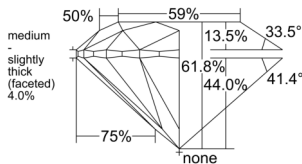

GIA®

FACSIMILE

GIA REPORT 2557271034

Verify this report at GIA.edu

GIA NATURAL DIAMOND DOSSIER®

May 19, 2026
GIA Report Number 2557271034
Shape and Cutting Style ..... Round Brilliant
Measurements ..... 5.08 - 5.11 x 3.15 mm

GRADING RESULTS

Carat Weight ..... 0.50 carat
Color Grade ..... K
Clarity Grade VS1
Cut Grade ..... Excellent

ADDITIONAL GRADING INFORMATION

Polish ..... Excellent
Symmetry ..... Excellent
Fluorescence ..... Faint
Clarity Characteristics ..... Feather
Inscription(s): GIA 2557271034

PROPORTIONS

Profile to actual proportions

GRADING SCALES

GIA COLOR SCALE	GIA CLARITY SCALE	GIA CUT SCALE	
D	FLAWLESS	EXCELLENT	
E	INTERNALLY FLAWLESS		
F		VVS₁	VERY GOOD
G	VVS₂		
H	VS₁	GOOD	
I	VS₂		
J	SI₁	FAIR	
K	SI₂		
L	I₁	POOR	
M	I₂		
N	I₃		
O			
P			
Q			
R			
S			
T			
U			
V			
W			
X			
Y			
Z