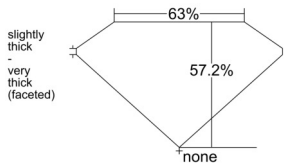

GIA®

FACSIMILE

GIA REPORT 2557262508

Verify this report at GIA.edu

GIA NATURAL DIAMOND DOSSIER®

May 16, 2026
GIA Report Number 2557262508
Shape and Cutting Style ..... Heart Brilliant
Measurements ..... 4.94 x 5.51 x 3.15 mm

GRADING RESULTS

Carat Weight ..... 0.50 carat
Color Grade I
Clarity Grade VS2

ADDITIONAL GRADING INFORMATION

Polish ..... Excellent
Symmetry ..... Excellent
Fluorescence ..... None
Clarity Characteristics ..... Feather, Needle
Inscription(s): GIA 2557262508

PROPORTIONS

Profile not to actual proportions

GRADING SCALES

GIA COLOR SCALE		GIA CLARITY SCALE			
COLORLESS	D	VERY VERY SLIGHTLY INCLUDED	FLAWLESS		
	E		INTERNALLY FLAWLESS		
	F	VERY SLIGHTLY INCLUDED	VVS₁		
	G		VVS₂		
	H		VS₁		
	NEAR COLORLESS	I	SLIGHTLY INCLUDED	VS₂	
		J		SI₁	
		FAINT	K	INCLUDED	SI₂
			L		I₁
			M		I₂
VERT LIGHT	N	LIGHT	I₃		
	O				
	P				
	Q				
	R