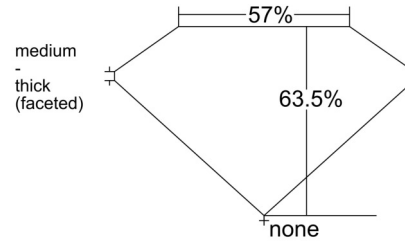

PROPORTIONS

Profile not to actual proportions