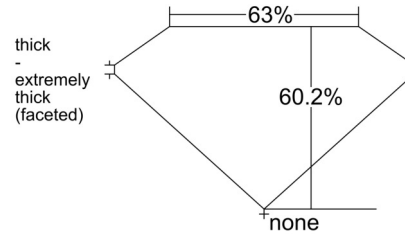

GIA NATURAL DIAMOND GRADING REPORT

May 13, 2026  
 GIA Report Number ..... 2557245672  
 Shape and Cutting Style ..... Heart Brilliant  
 Measurements ..... 5.75 x 6.84 x 4.11 mm

GRADING RESULTS

Carat Weight ..... 1.00 carat  
 Color Grade ..... F  
 Clarity Grade ..... VS1

Profile not to actual proportions

CLARITY CHARACTERISTICS

KEY TO SYMBOLS\*

- Crystal
- Feather
- Pinpoint

\* Red symbols denote internal characteristics (inclusions). Green or black symbols denote external characteristics (blemishes). Diagram is an approximate representation of the diamond, and symbols shown indicate type, position, and approximate size of clarity characteristics. All clarity characteristics may not be shown. Details of finish are not shown.