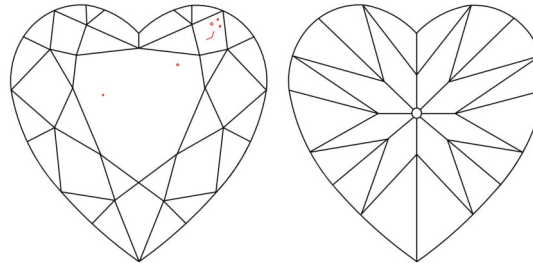

GIA NATURAL DIAMOND GRADING REPORT

May 13, 2026  
 GIA Report Number ..... 2557245672  
 Shape and Cutting Style ..... Heart Brilliant  
 Measurements ..... 5.75 x 6.84 x 4.11 mm

GRADING RESULTS

Carat Weight ..... 1.00 carat  
 Color Grade ..... F  
 Clarity Grade ..... VS1

ADDITIONAL GRADING INFORMATION

Polish ..... Excellent  
 Symmetry ..... Very Good  
 Fluorescence ..... None  
 Inscription(s): GIA 2557245672  
**Comments:** Additional pinpoints are not shown.

PROPORTIONS

Profile not to actual proportions

CLARITY CHARACTERISTICS

KEY TO SYMBOLS\*

- Crystal
- Feather
- Pinpoint

\* Red symbols denote internal characteristics (inclusions). Green or black symbols denote external characteristics (blemishes). Diagram is an approximate representation of the diamond, and symbols shown indicate type, position, and approximate size of clarity characteristics. All clarity characteristics may not be shown. Details of finish are not shown.