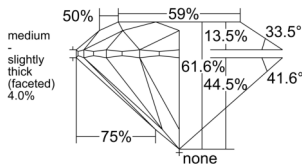

GIA®

FACSIMILE

GIA REPORT 2557245476

Verify this report at GIA.edu

GIA NATURAL DIAMOND DOSSIER®

May 14, 2026
GIA Report Number 2557245476
Shape and Cutting Style ..... Round Brilliant
Measurements ..... 5.09 - 5.14 x 3.15 mm

GRADING RESULTS

Carat Weight ..... 0.50 carat
Color Grade ..... K
Clarity Grade VVS1
Cut Grade ..... Excellent

ADDITIONAL GRADING INFORMATION

Polish ..... Excellent
Symmetry ..... Excellent
Fluorescence ..... None
Clarity Characteristics ..... Feather
Inscription(s): GIA 2557245476

PROPORTIONS

Profile to actual proportions