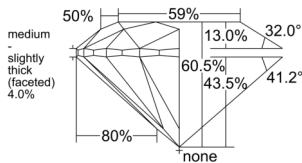

GIA®

FACSIMILE

GIA REPORT 2557244281

Verify this report at GIA.edu

GIA NATURAL DIAMOND DOSSIER®

May 14, 2026
GIA Report Number 2557244281
Shape and Cutting Style ..... Round Brilliant
Measurements ..... 5.12 - 5.14 x 3.10 mm

GRADING RESULTS

Carat Weight ..... 0.50 carat
Color Grade L
Clarity Grade VS1
Cut Grade ..... Excellent

ADDITIONAL GRADING INFORMATION

Polish ..... Excellent
Symmetry ..... Excellent
Fluorescence ..... Faint
Clarity Characteristics..... Indented Natural, Cloud, Needle
Inscription(s): GIA 2557244281

PROPORTIONS

Profile to actual proportions

GRADING SCALES

GIA COLOR SCALE	GIA CLARITY SCALE	GIA CUT SCALE	
D	FLAWLESS	EXCELLENT	
E	INTERNALLY FLAWLESS		
F		VVS₁	VERY GOOD
G	VVS₂		
H	VS₁	GOOD	
I	VS₂		
J	SI₁	FAIR	
K	SI₂		
L	I₁	POOR	
M			
N			
O	I₂		
P			
Q	I₃		
R			
S			
T			
U			
V			
W			
X			
Y			
Z