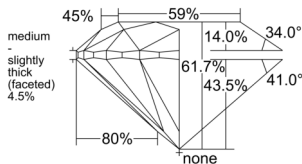

GIA®

FACSIMILE

GIA REPORT 2557244241

Verify this report at GIA.edu

GIA NATURAL DIAMOND DOSSIER®

May 13, 2026
GIA Report Number 2557244241
Shape and Cutting Style ..... Round Brilliant
Measurements ..... 5.68 - 5.72 x 3.51 mm

GRADING RESULTS

Carat Weight ..... 0.71 carat
Color Grade ..... E
Clarity Grade ..... Internally Flawless
Cut Grade ..... Excellent

ADDITIONAL GRADING INFORMATION

Polish ..... Excellent
Symmetry ..... Excellent
Fluorescence ..... None
Clarity Characteristics ..... Minor Details of Polish
Inscription(s): GIA 2557244241

PROPORTIONS

Profile to actual proportions

GRADING SCALES

GIA COLOR SCALE	GIA CLARITY SCALE	GIA CUT SCALE	
D	FLAWLESS	EXCELLENT	
E	INTERNALLY FLAWLESS		
F		VVS₁	VERY GOOD
G	VVS₂		
H	VS₁	GOOD	
I	VS₂		
J	SI₁	FAIR	
K	SI₂		
L	I₁	POOR	
M			
N			
O	I₂		
P			
Q			
R	I₃		
S			
T			
U			
V			
W			
X			
Y			
Z