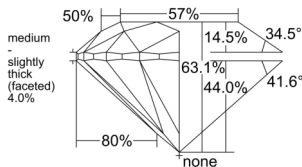

GIA®

FACSIMILE

GIA REPORT 2557243481

Verify this report at GIA.edu

GIA NATURAL DIAMOND DOSSIER®

May 14, 2026
GIA Report Number 2557243481
Shape and Cutting Style ..... Round Brilliant
Measurements ..... 5.21 - 5.25 x 3.30 mm

GRADING RESULTS

Carat Weight ..... 0.56 carat
Color Grade ..... M
Clarity Grade S11
Cut Grade ..... Excellent

ADDITIONAL GRADING INFORMATION

Polish ..... Excellent
Symmetry ..... Excellent
Fluorescence ..... Faint
Clarity Characteristics ..... Cloud, Crystal
Inscription(s): GIA 2557243481

PROPORTIONS

Profile to actual proportions