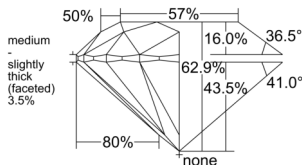

GIA®

FACSIMILE

GIA REPORT 2557243458

Verify this report at GIA.edu

GIA NATURAL DIAMOND DOSSIER®

May 14, 2026
GIA Report Number 2557243458
Shape and Cutting Style ..... Round Brilliant
Measurements ..... 5.35 - 5.39 x 3.38 mm

GRADING RESULTS

Carat Weight ..... 0.60 carat
Color Grade I
Clarity Grade VS1
Cut Grade ..... Excellent

ADDITIONAL GRADING INFORMATION

Polish ..... Excellent
Symmetry ..... Excellent
Fluorescence ..... Faint
Clarity Characteristics..... Feather, Pinpoint, Indented Natural
Inscription(s): GIA 2557243458

PROPORTIONS

GRADING SCALES

GIA COLOR SCALE

COLORLESS	D
	E
	F
	G
	H
	I
	J
NEAR COLORLESS	K
	L
FAIN	M
	N
	O
	P
VERY LIGHT	Q
	R
	S
	T
	U
	V
	W
	X
	Y
LIGHT	Z

GIA CLARITY SCALE

FLAWLESS	INTERNAL FLAWLESS	
		FLAWLESS
VERY VERY SLIGHTLY INCLUDED	VVS₁	
	VVS₂	
VERY SLIGHTLY INCLUDED	VS₁	
	VS₂	
SLIGHTLY INCLUDED	SI₁	
	SI₂	
INCLUDED	I₁	
	I₂	
	I₃	

GIA CUT SCALE

EXCELLENT
VERY GOOD
GOOD
FAIR
POOR