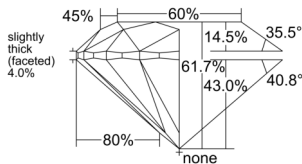

GIA®

FACSIMILE

GIA REPORT 2557243418

Verify this report at GIA.edu

GIA NATURAL DIAMOND DOSSIER®

June 22, 2026
GIA Report Number 2557243418
Shape and Cutting Style ..... Round Brilliant
Measurements ..... 5.08 - 5.12 x 3.14 mm

GRADING RESULTS

Carat Weight ..... 0.51 carat
Color Grade I
Clarity Grade VS2
Cut Grade ..... Excellent

ADDITIONAL GRADING INFORMATION

Polish ..... Excellent
Symmetry ..... Excellent
Fluorescence ..... None
Clarity Characteristics..... Crystal, Cloud, Feather, Needle
Inspection(s): GIA 2557243418

PROPORTIONS

Profile to actual proportions

GRADING SCALES

GIA COLOR SCALE	GIA CLARITY SCALE	GIA CUT SCALE	
D	FLAWLESS	EXCELLENT	
E	INTERNALLY FLAWLESS		
F		VVS₁	VERY GOOD
G	VVS₂		
H	VS₁	GOOD	
I	VS₂		
J	SI₁	FAIR	
K	SI₂		
L	I₁	POOR	
M	I₂		
N	I₃		
O			
P			
Q			
R			
S			
T			
U			
V			
W			
X			
Y			
Z